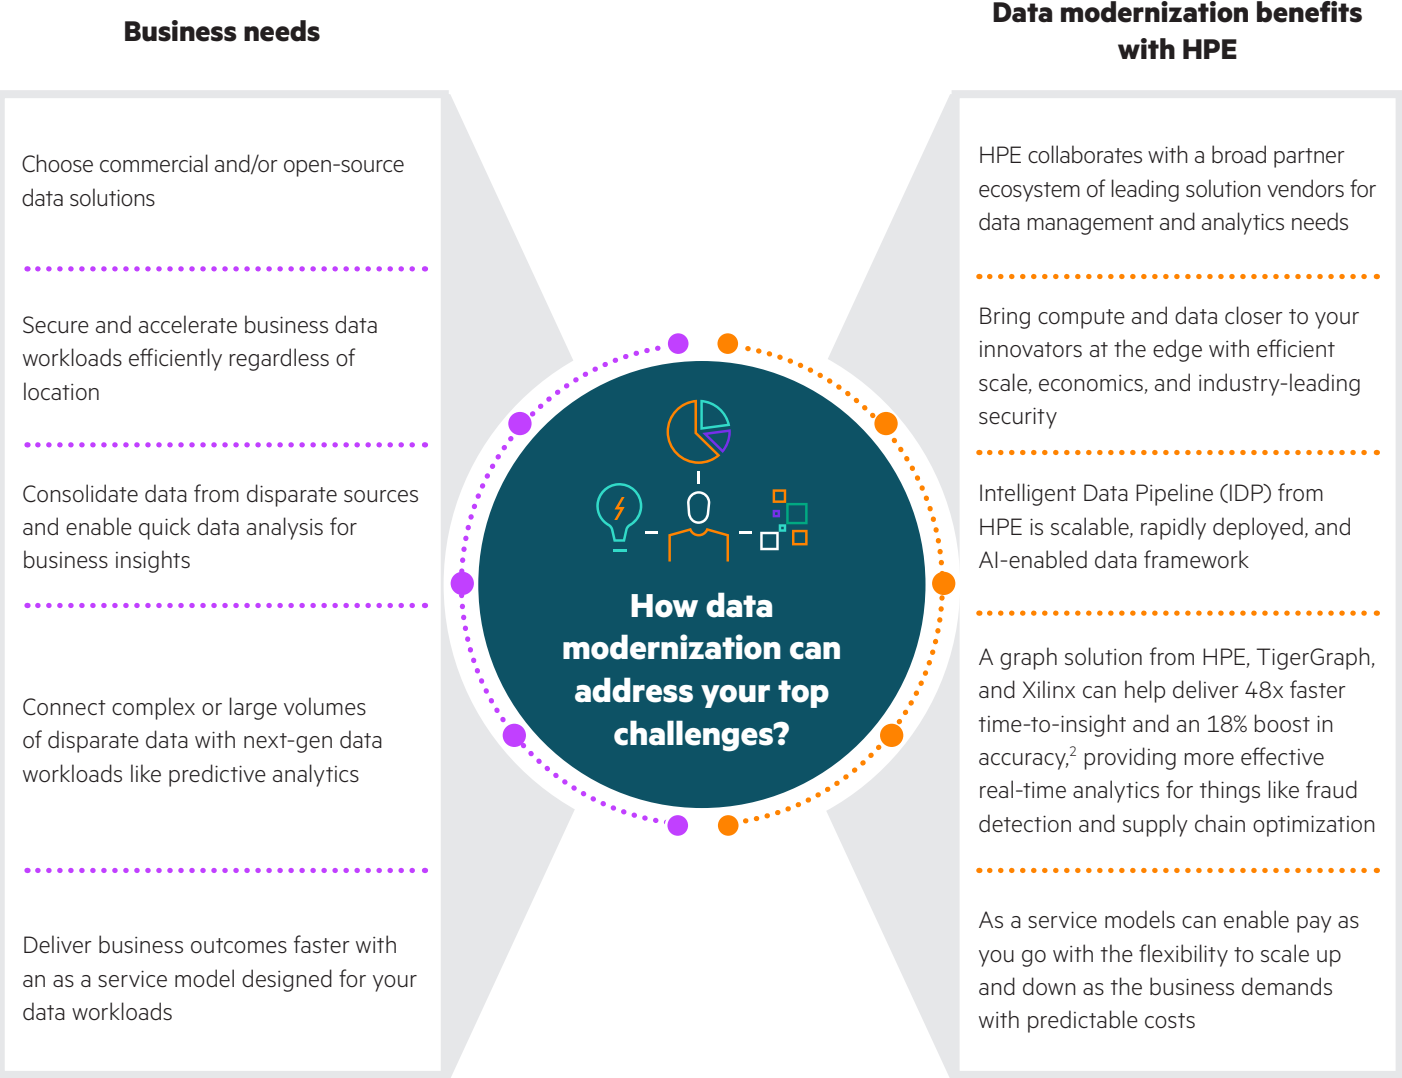

# How HPE ProLiant can help transform data management and accelerate business outcomes with data analytics

Data is growing faster than most organizations can manage. In 2025, data growth is expected to be more than 200 zettabytes.<sup>1</sup> Fifty-seven percent of recently surveyed business leaders say their business can't keep up with this volume and realize they're not ready for the future. Game-changing insights for innovations, services, and security measures lie within this data, but can only be realized if the data is connected and tamed for analysis. This means weaving millions of threads of data into a unifying fabric, automated and accessible from edge to cloud.

## Top reasons to choose HPE ProLiant Gen11 for data modernization

HPE ProLiant is engineered for a hybrid world to meet the demand for data-first modernization. Your data is your source of business value. It's created constantly, across the enterprise, and it contains the insights that fuel innovation and competitive advantage. Realizing that value, however, requires compute to power analytics that brings key perspectives to light and the workloads for the benefit of the business and your customers.