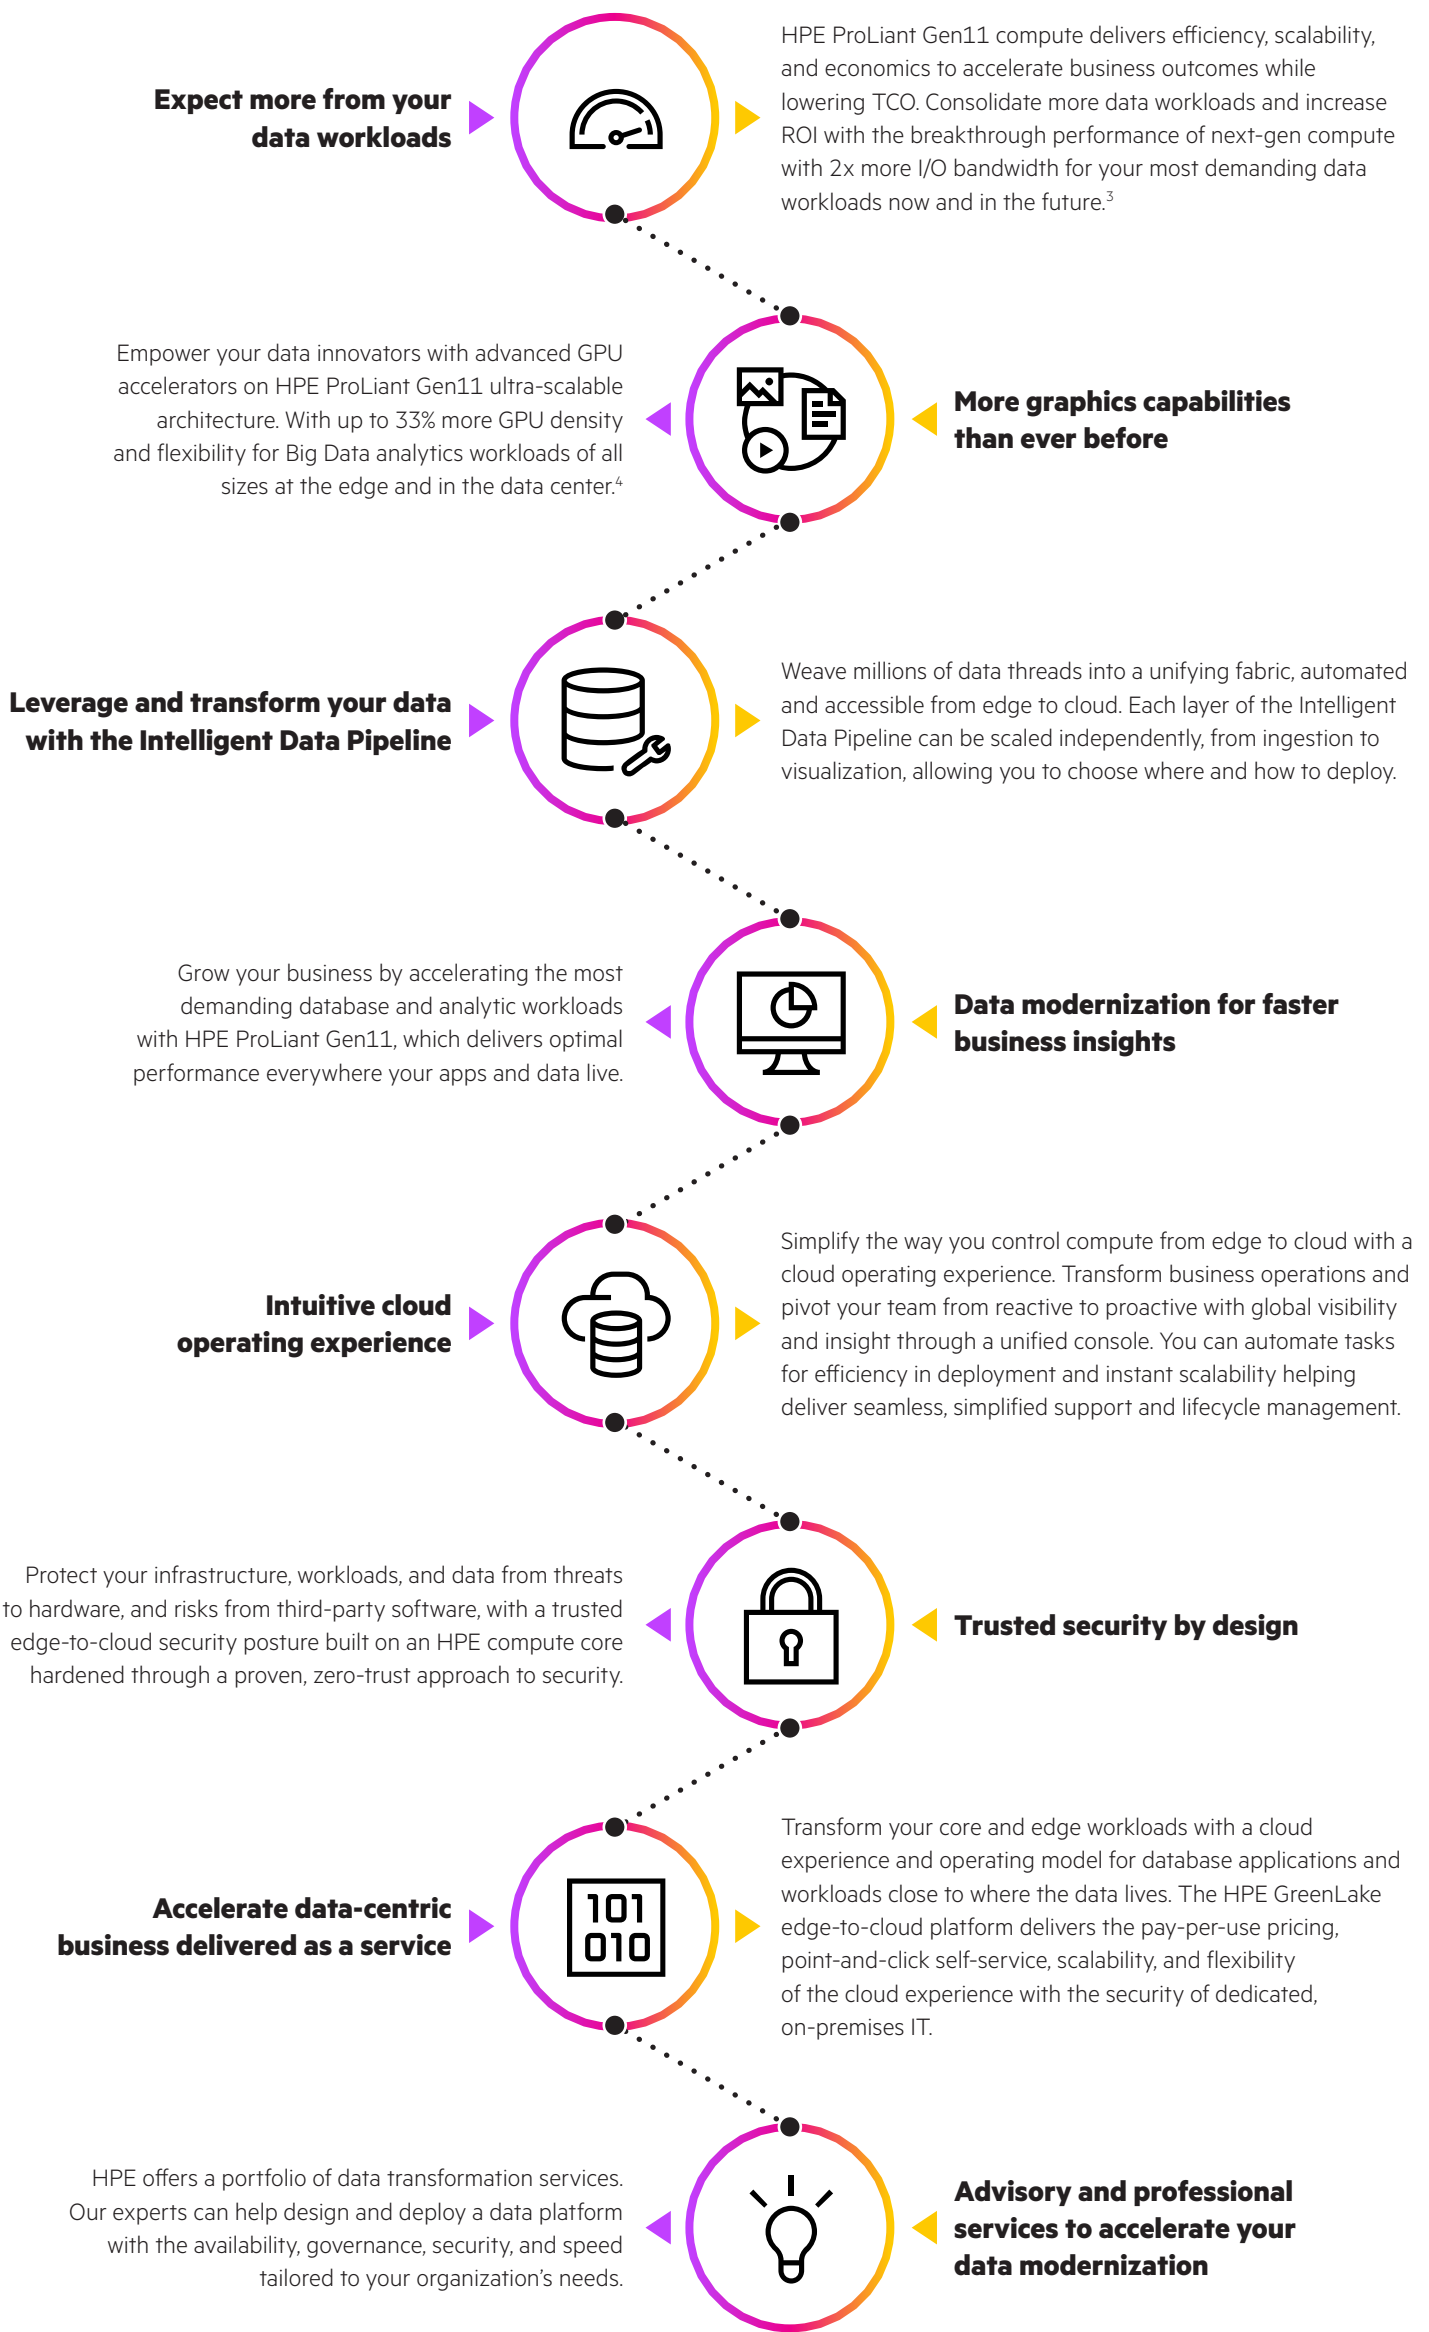

# How HPE ProLiant can help transform data management and accelerate business outcomes with data analytics

Data is growing faster than most organizations can manage. In 2025, data growth is expected to be more than 200 zettabytes.<sup>1</sup> Fifty-seven percent of recently surveyed business leaders say their business can't keep up with this volume and realize they're not ready for the future. Game-changing insights for innovations, services, and security measures lie within this data, but can only be realized if the data is connected and tamed for analysis. This means weaving millions of threads of data into a unifying fabric, automated and accessible from edge to cloud.

## Top reasons to choose HPE ProLiant Gen11 for data modernization

HPE ProLiant is engineered for a hybrid world to meet the demand for data-first modernization. Your data is your source of business value. It's created constantly, across the enterprise, and it contains the insights that fuel innovation and competitive advantage. Realizing that value, however, requires compute to power analytics that brings key perspectives to light and the workloads for the benefit of the business and your customers.